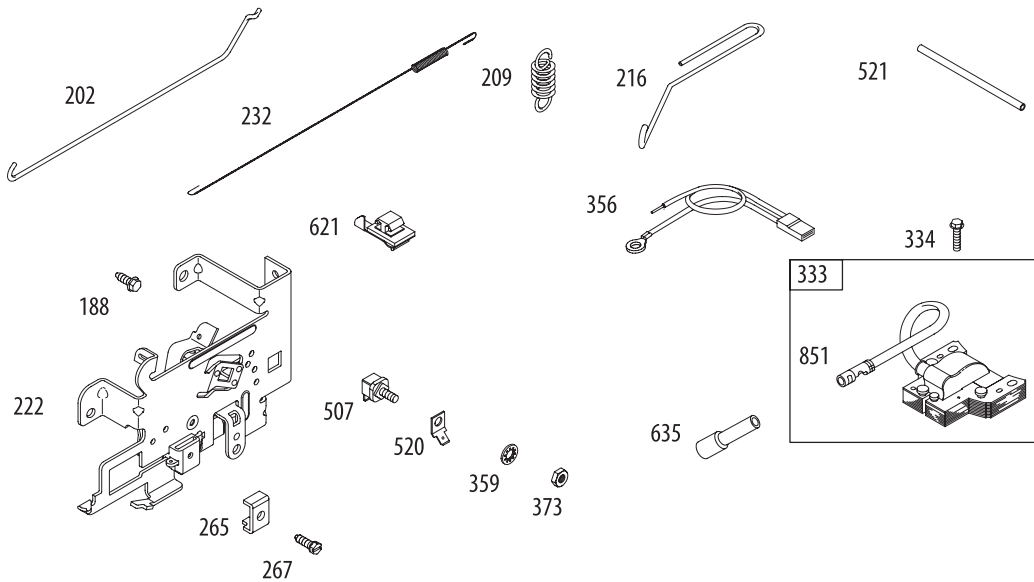

Briggs & Stratton Engine Model 215802

Briggs & Stratton Engine Model 215802

Briggs & Stratton Engine Model 215802

1036 EMISSIONS LABEL

Briggs & Stratton Engine Model 215802

Ref.	Part No.	Description
1	BS-697377	Cylinder Assembly
2	BS-399265	Kit-Bushing/Seal (Magneto Side)
3	BS-391086s	Seal-Oil (Magneto Side)
4	BS-697106	Sump-Engine
5	BS-796183	Head-Cylinder
7	BS-273280s	Gasket-Cylinder Head
9	BS-697109	Gasket-Breather
10	BS-697157	Screw (Breather Assembly)
11	BS-794683	Tube-Breather
12	BS-697110	Gasket-Crankcase
13	BS-690360	Screw (Cylinder Head)
15	BS-690946	Plug-Oil Drain
16	BS-796146	Crankshaft
20	BS-795387	Seal-Oil (PTO Side)
22	BS-692125	Screw (Crankcase Cover/Sump)
23	BS-695774	Flywheel
24	BS-222698s	Key-Flywheel
25	BS-797009	Piston Assembly (Standard)
—	BS-797010	Piston Assembly (.020" Oversize)
26	BS-797011	Ring Set (Standard)
—	BS-797012	Ring Set (.020" Oversize)
27	BS-698469	Lock-Piston Pin
28	BS-797013	Pin-Piston
29	BS-791633	Rod-Connecting
32	BS-791118	Screw (Connecting Rod)
33	BS-791934	Valve-Exhaust
34	BS-791935	Valve-Intake
35	BS-691279	Spring-Valve (Intake)
36	BS-691279	Spring-Valve (Exhaust)
37	BS-697352	Guard-Flywheel
37A	BS-697626	Guard-Flywheel
40	BS-690964	Retainer-Valve
42	BS-499586	Keeper-Valve
43	BS-691968	Slinger-Governor/Oil
45	BS-690564	Tappet-Valve
46	BS-793880	Camshaft
48	BS-697740	Short Block
50	BS-796188	Manifold-Intake
51	BS-692137	Gasket-Intake
51A	BS-794312	Gasket-Intake
53	BS-690227	Stud (Carburetor)
54	BS-691148	Screw (Intake Manifold)